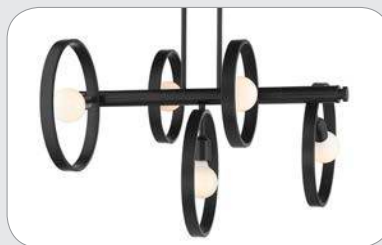

BLK
Matte Black