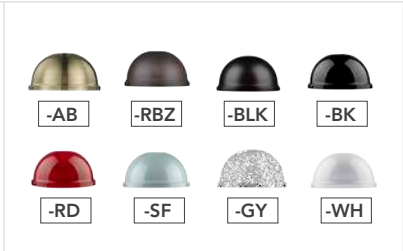

Available Shade Colors