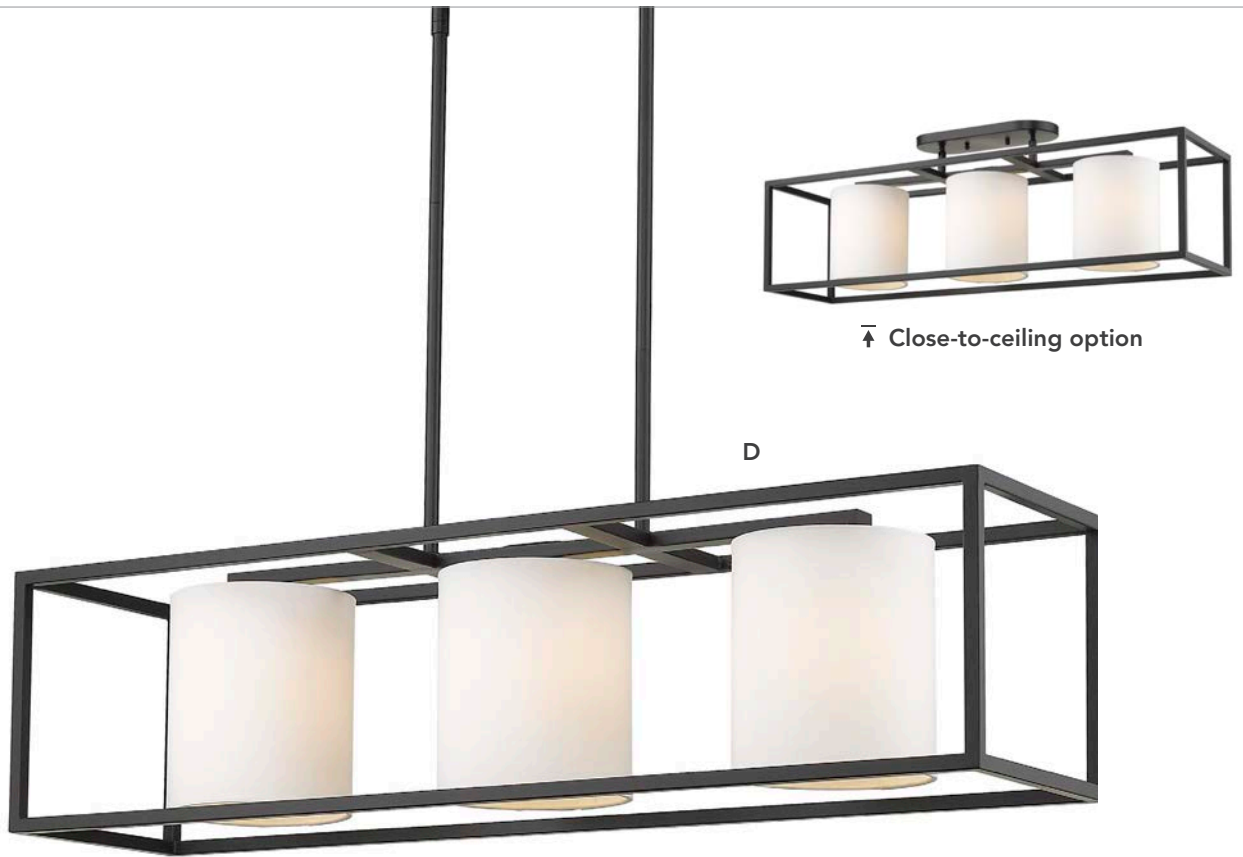

2243-LP BLK-MWS