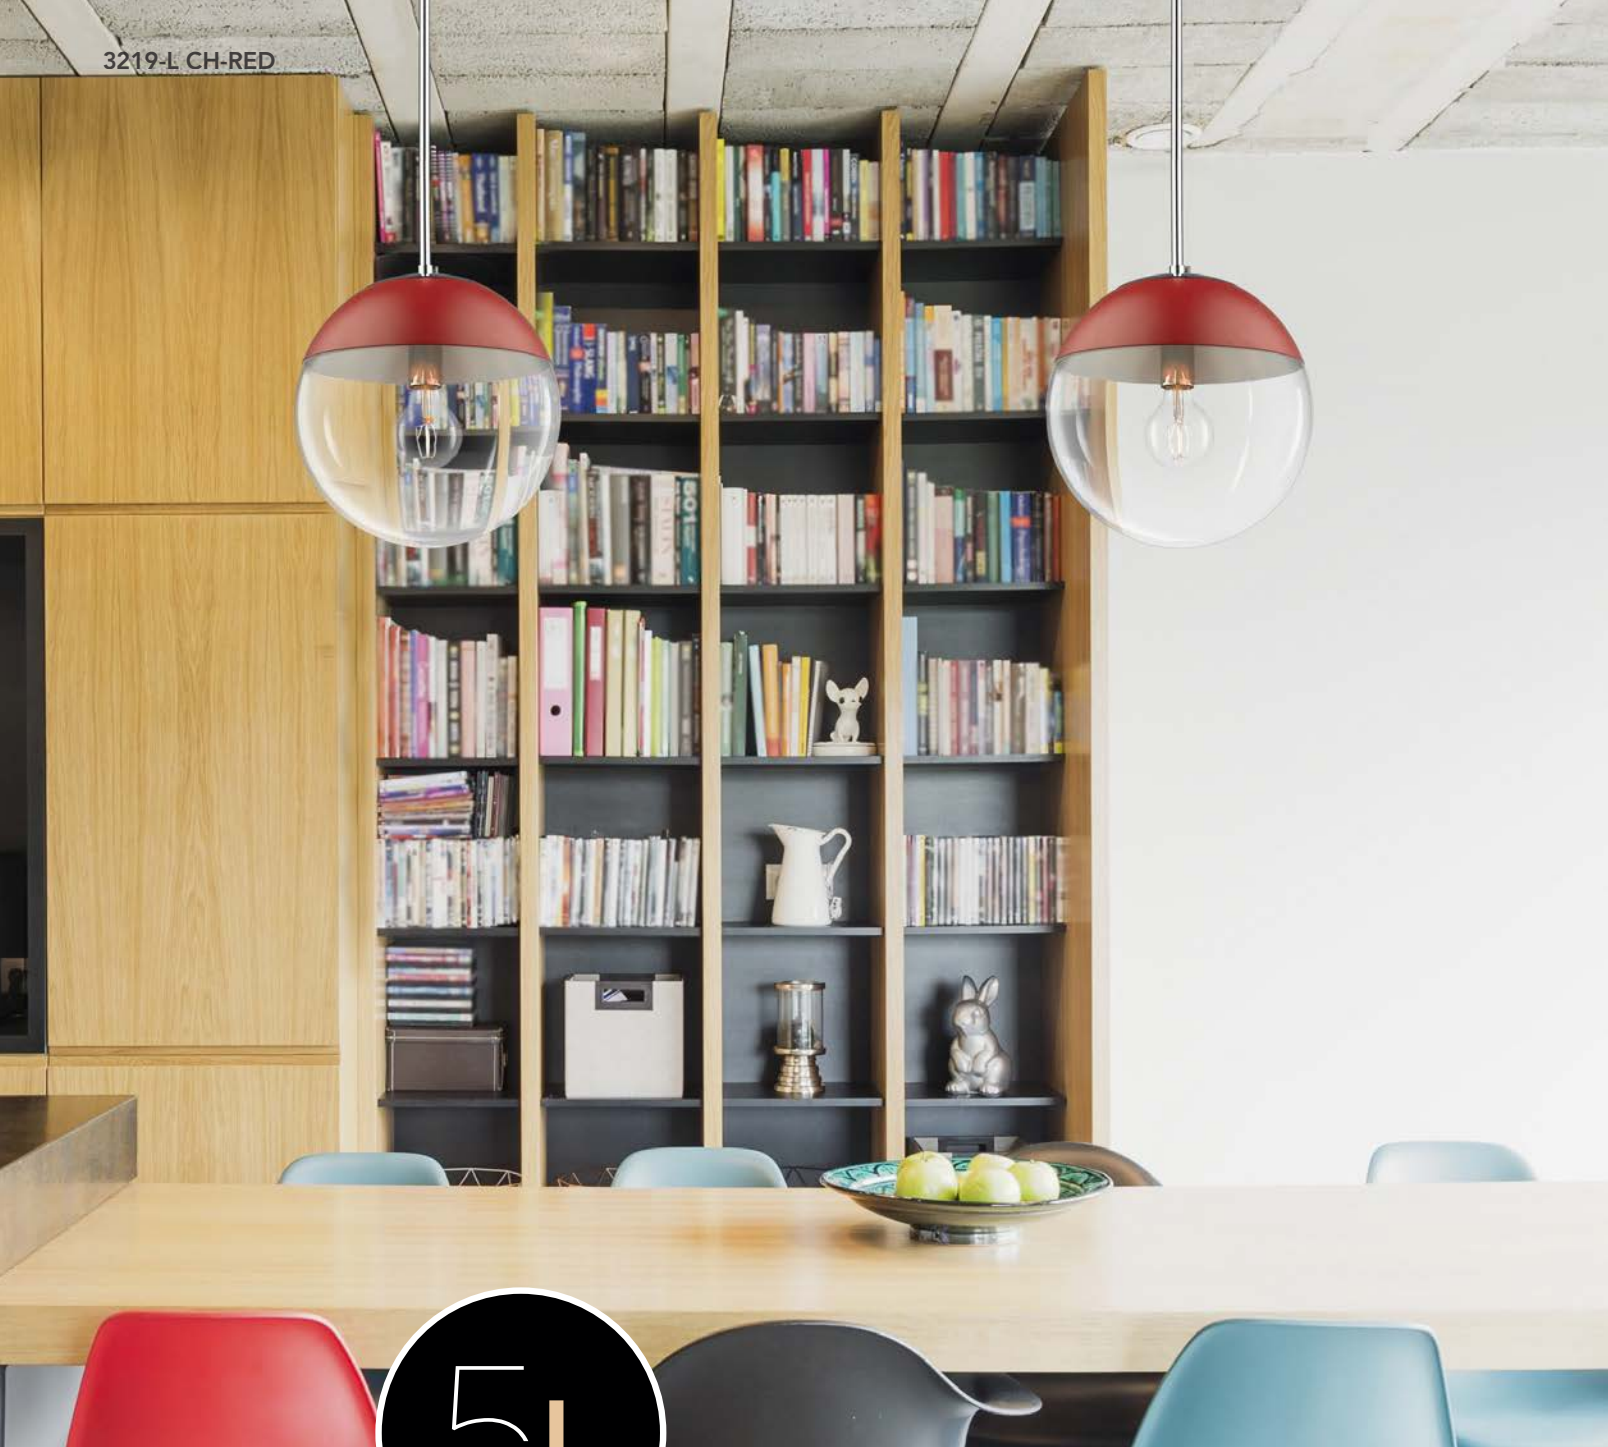

Items have five or more options