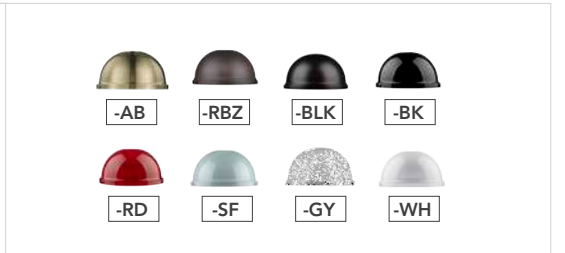

Available Shade Colors