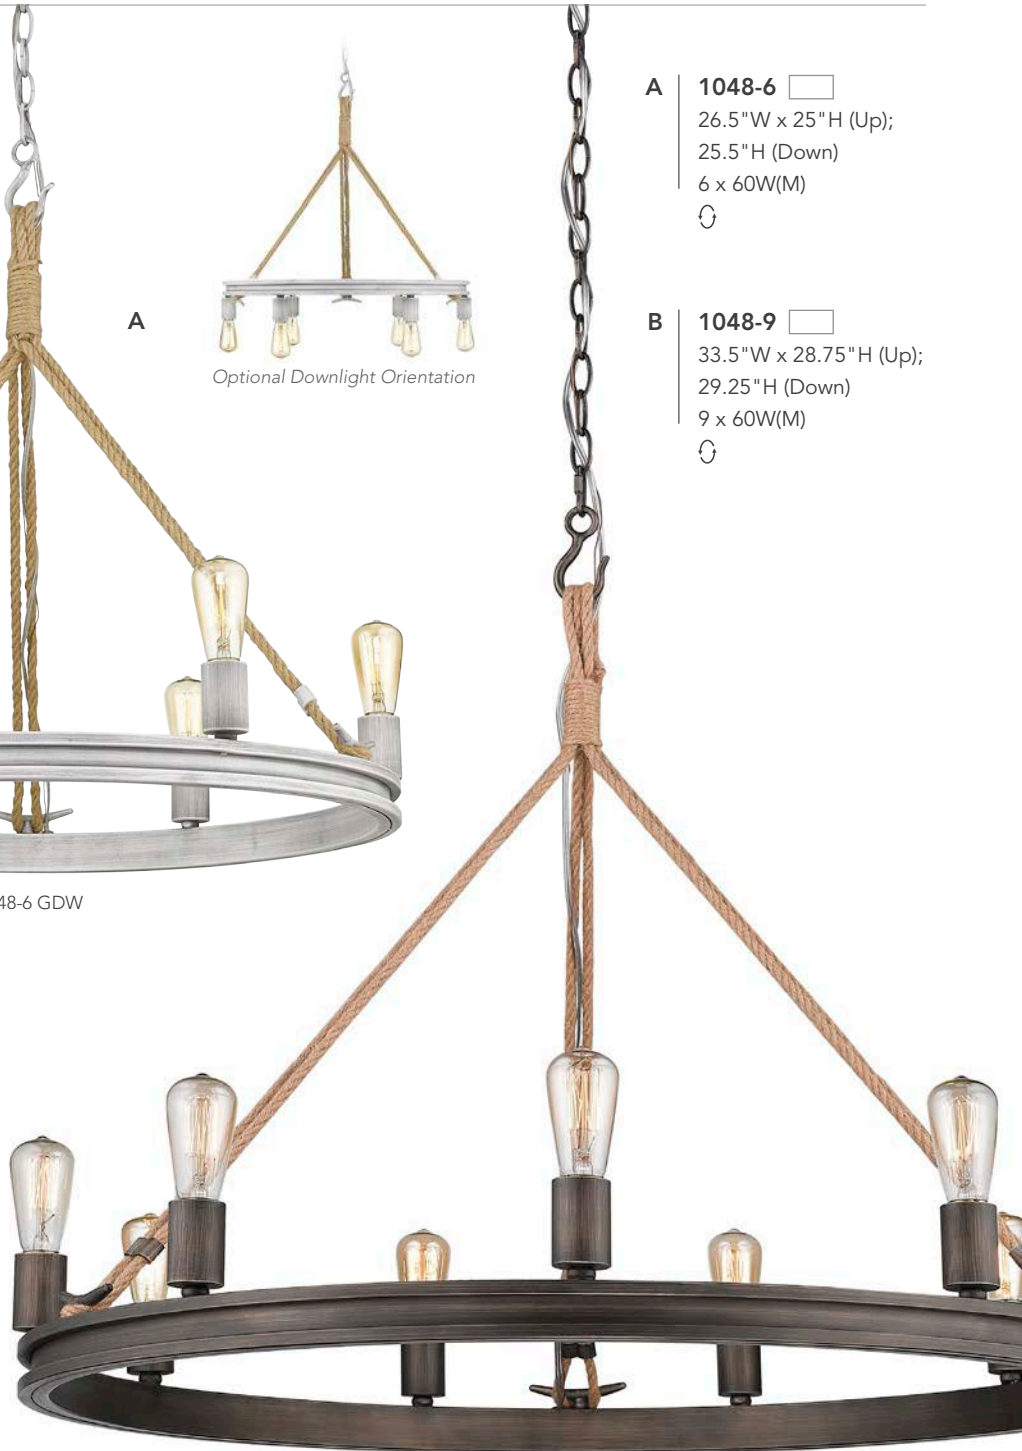

B

1048-9 GMT

B | **1048-9** ☐
33.5"W x 28.75"H (Up);
29.25"H (Down)
9 x 60W(M)
↻

AVAILABLE FINISHES