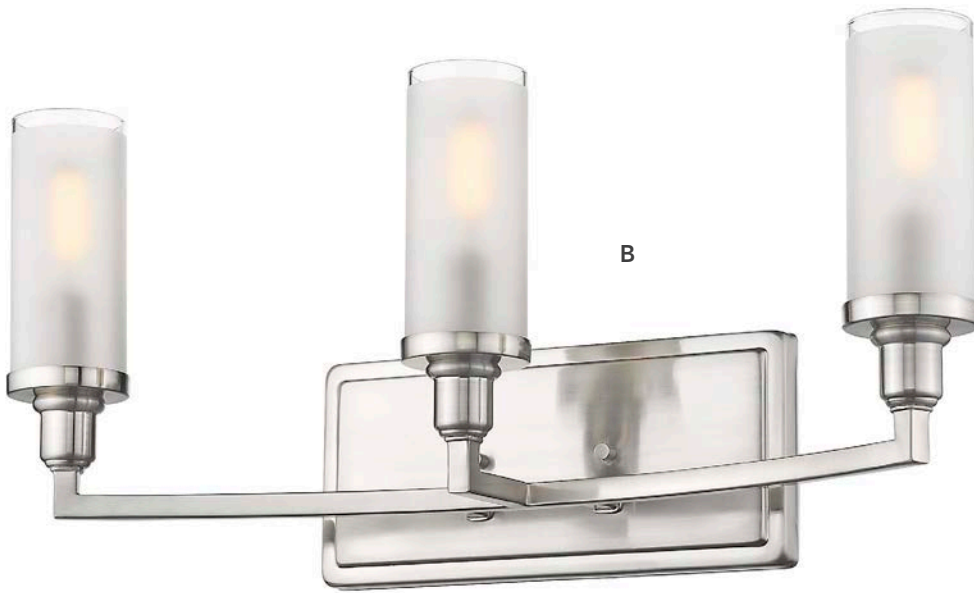

8209-2W PW

D | **8209-LP PW**
35.25"L x 16.5"W x 21.25"H
8 x 60W(C)

E | **8209-2W PW**
8.625"W x 10.125"H x 5.5"E
2 x 60W(C)

A

8209-BA1 PW-FRST

*The frosted glass has a clear rim accent.
Simply flip the glass for a completely frosted look.*