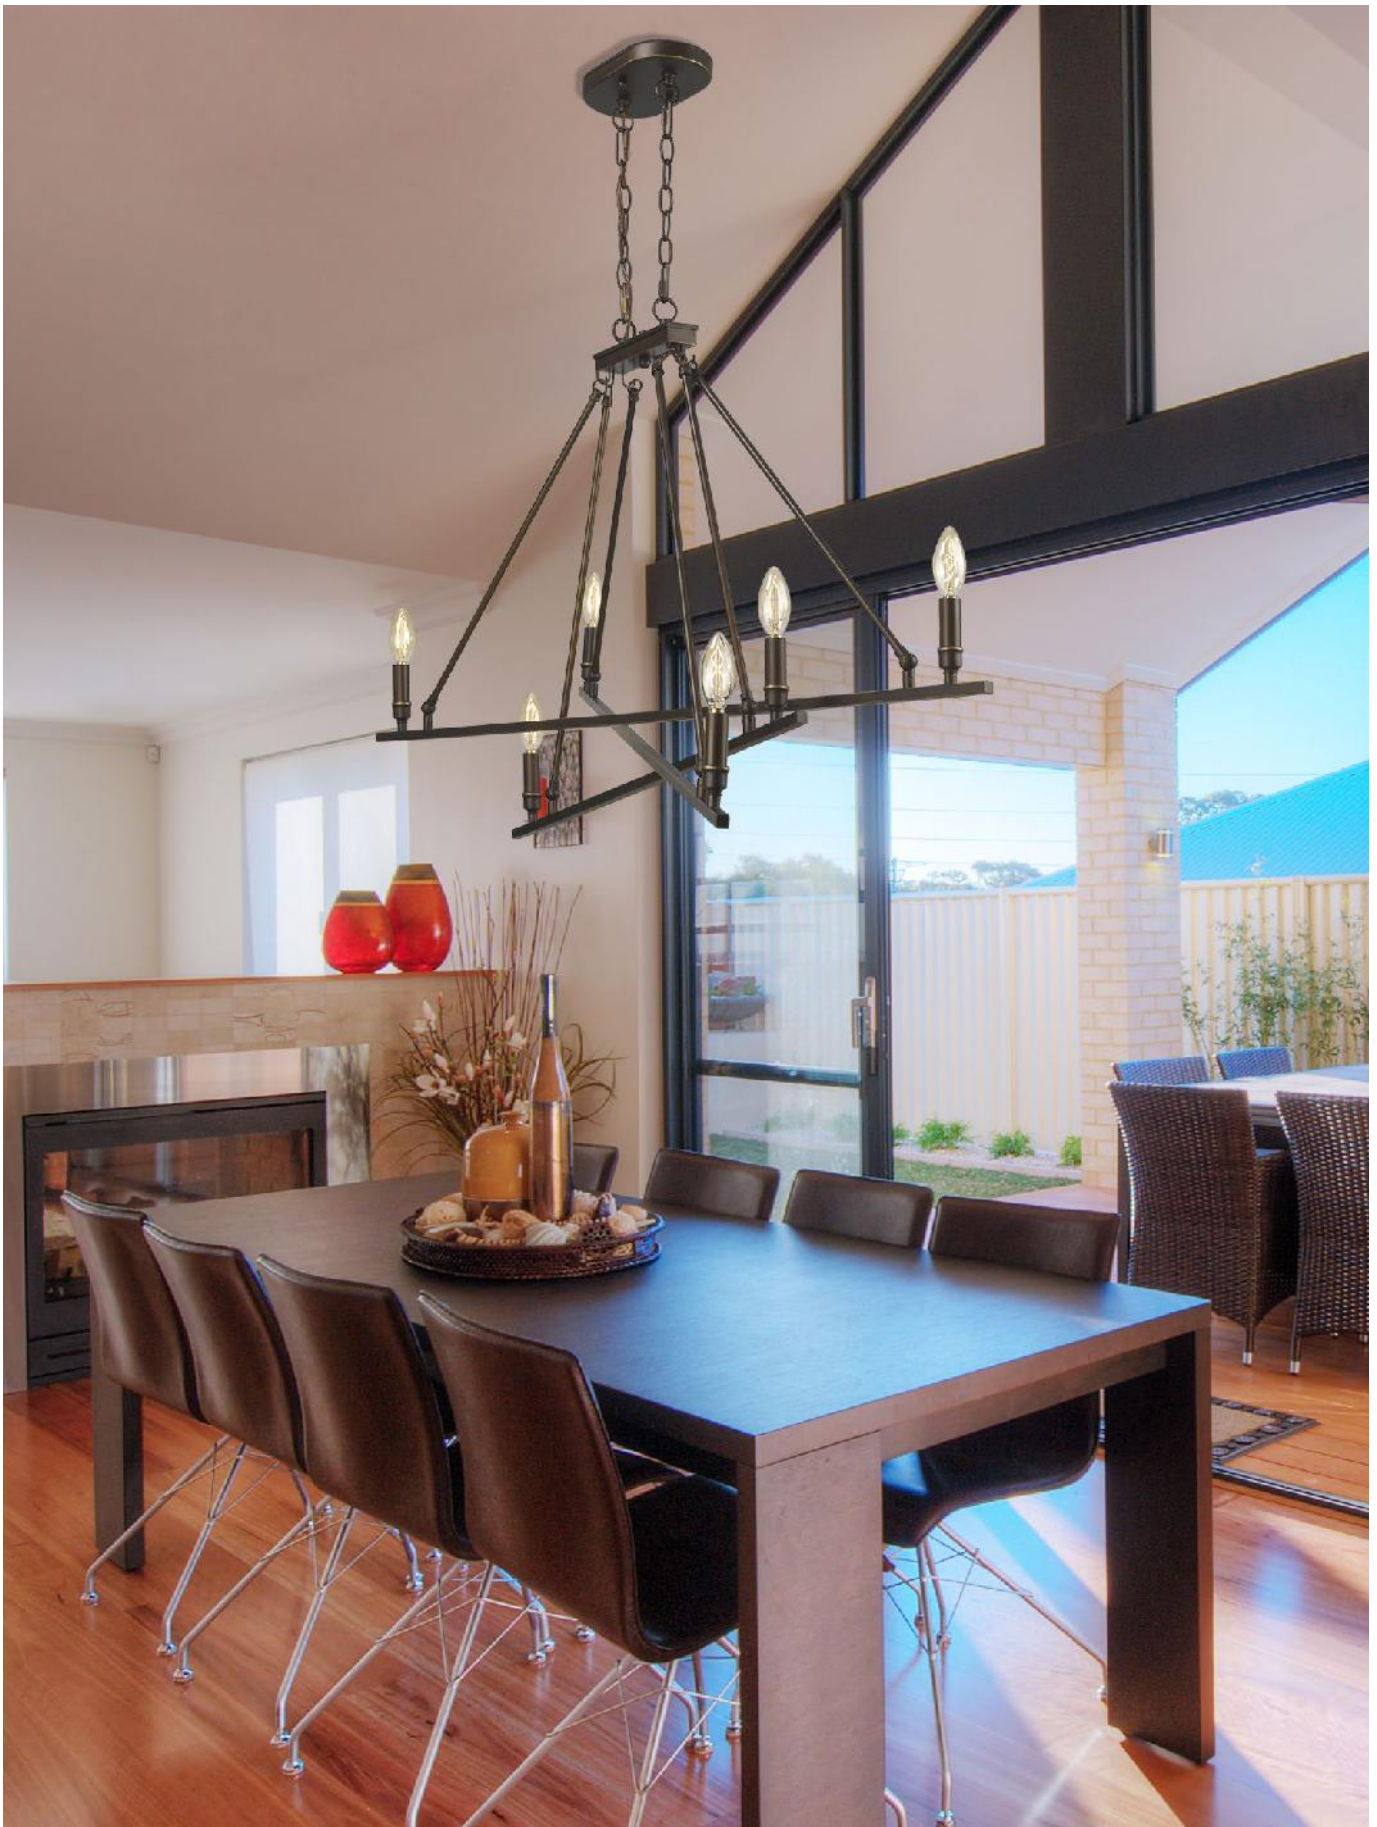

A

View from Below

A | **2360-LP**
 39.25"L x 12"W x 25.5"H
 6 x 60W(C)

AVAILABLE FINISHES

CH
 Chrome

RBZ
 Rubbed Bronze

2360-LP RBZ

2618-5 EB