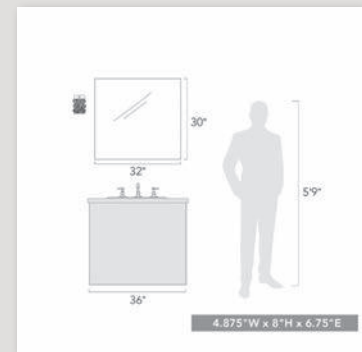

JOB NAME: _____

JOB TYPE: _____

COMMENTS: _____

Bijoux

1998-M1L EBB
UPC: 844375043298

Mini Pendant

Bijoux is a jewelry-inspired collection of industrial-chic fixtures. Partially exposed bulbs shine coily through hand-wrapped wire shades, lighting the lustrous faceted crystals. A dark Transitions in style, the fixtures are ideal for eclectic and contemporary room decor. This mini pendant is an eye-catching accent that can be used alone or arrayed in a group. Ideal for the kitchen, the mini pendant provides soft ambient downlight, illuminating a kitchen bar or countertop without interfering with activity on the surface.

Fixture Finish:	Brushed Etruscan Bronze
Glass/Shaft Finish:	
Material:	Steel, Crystal
Fixture Width:	7.25" 18.42cm
Fixture Height:	9.5" 24.13cm
Fixture Depth:	
Glass Diameter:	
Canopy Backplate Dimensions:	5.875" Dia x 1.5" H 14.92cm Dia x 3.81cm H
Chain:	6" 1.52m
Roof:	NA NA
Wire:	1g 3.05m
Ball Type:	Acorn/Flared, Type A No
Voltage:	1 x 60W/100
Voltage:	110
Initial Position:	
Approved Location:	Dry Location
Safety Rating:	UL, cUL

Also Available

GoldenLighting.com | TOLL FREE: 800.277.0979 | FAX: 850.877.1346 | EMAIL: cs@goldenlighting.com

Dimensions and specifications are approximate and based on the most common dimensions. Golden Lighting assumes the right to make design changes and modifications without prior notice. Golden Lighting products are UL/ULC approved. Please refer to the product specifications, technical data sheets and product literature for full details. Golden Lighting products are not intended for use in wet or damp locations. Golden Lighting products are not intended for use in areas where they may be exposed to excessive heat or vibration. Golden Lighting products are not intended for use in areas where they may be exposed to excessive moisture or excessive heat. Golden Lighting products are not intended for use in areas where they may be exposed to excessive moisture or excessive heat. Golden Lighting products are not intended for use in areas where they may be exposed to excessive moisture or excessive heat.