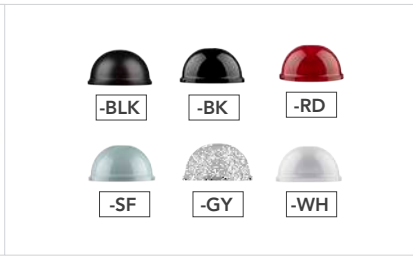

Available Shade Colors