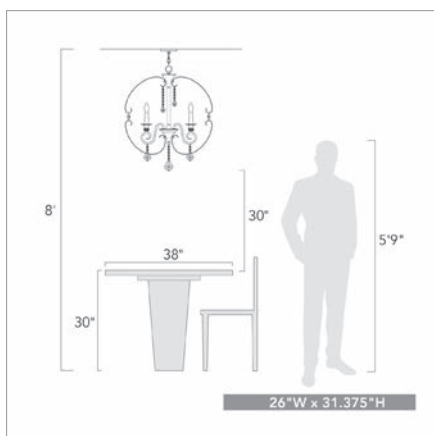

The Perfect Fit

Placing a Chandelier Above a Table

- Use a fixture that is 12" narrower than the width of the table
- Hang a fixture 30" above the table

Measuring is essential to achieving the perfect fit. Measure your space to help determine the ideal fixture size. The American Lighting Association recommends: