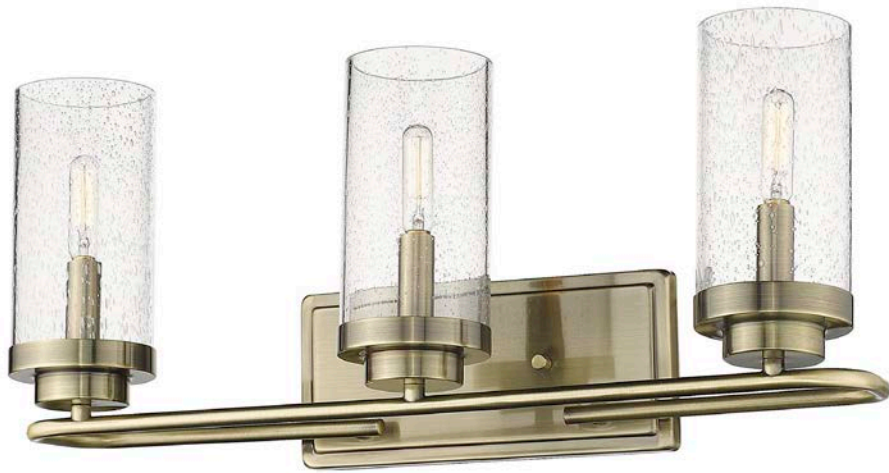

A

2380-BA3 AB-SD

A | **2380-BA3** ☐
22"W x 9.25"H x 6.75"E
3 x 60W(C)
↑

B | **2380-1W** ☐
7"W x 14"H x 6.125"E
1 x 60W(C)
↑ ↻