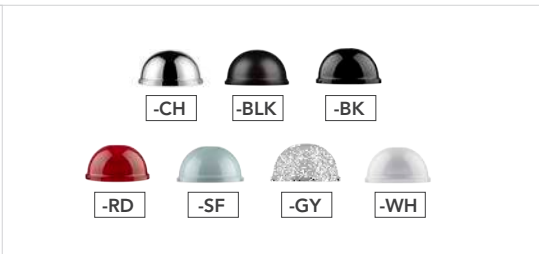

Available Shade Colors