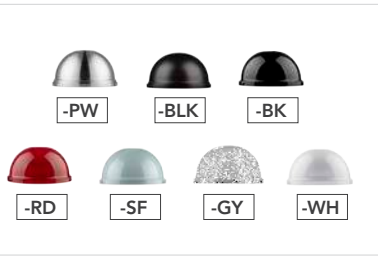

Available Shade Colors