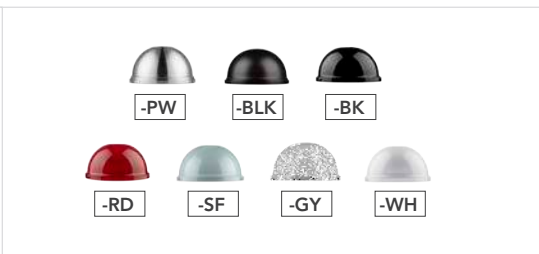

Available Shade Colors