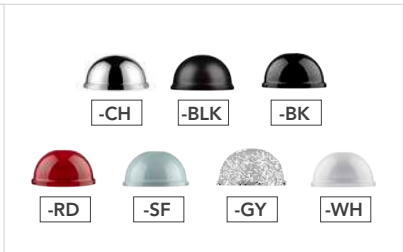

Available Shade Colors