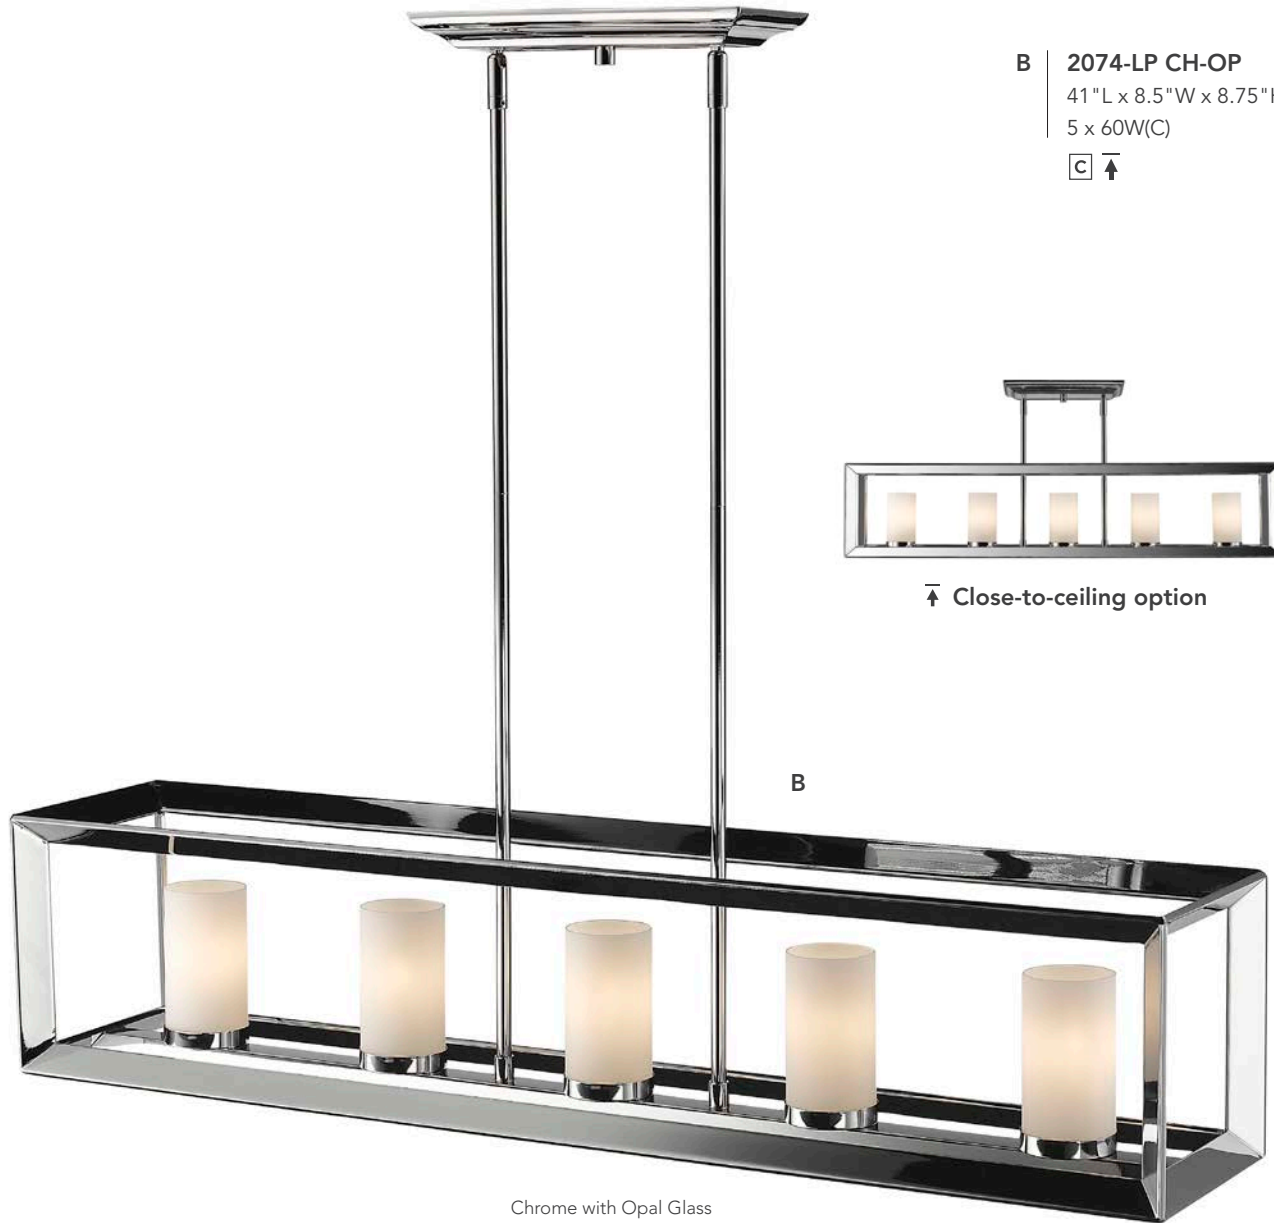

Chrome with Opal Glass

ADDITIONAL COMBINATIONS