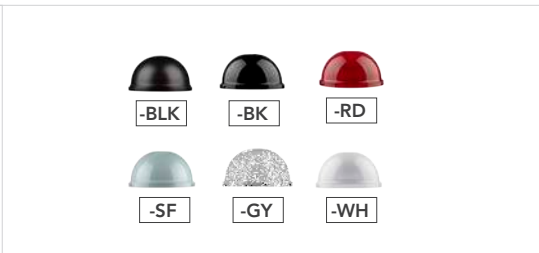

Available Shade Colors