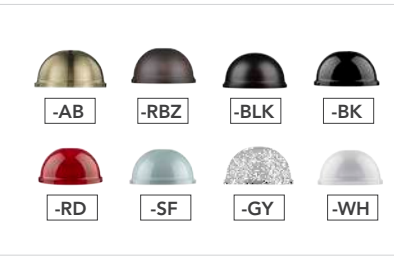

Available Shade Colors