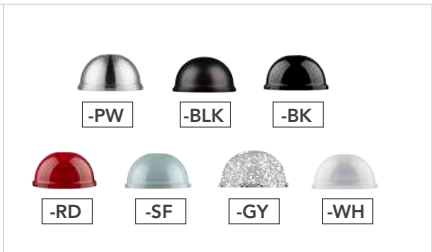

Available Shade Colors