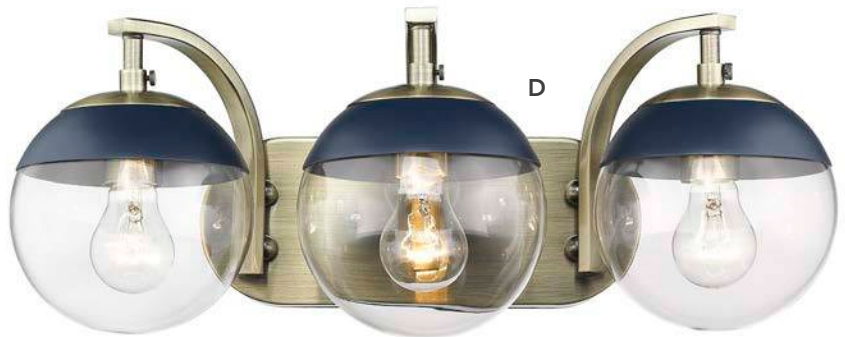

3219-BA3 AB-MNVY

A | **3218-1W** ☐
7.75"W x 9.875"H x 9.625"E
1 x 60W(M)
☰

B | **3218-BA3** ☐
21"W x 8.25"H x 8.625"E
3 x 60W(M)
☰

C | **3219-1W** ☐
7.75"W x 9.875"H x 9.625"E
1 x 60W(M)
☰

D | **3219-BA3** ☐
21"W x 8.25"H x 8.625"E
3 x 60W(M)
☰

AVAILABLE COMBINATIONS

Accent Colors

	Aged Brass	Chrome	Pewter	Matte Black	Matte Navy	Matte Red	Matte White
AB	AB-AB	—	—	AB-BLK	AB-MNVY	AB-RED	AB-WHT
CH	—	CH-CH	—	CH-BLK	CH-MNVY	CH-RED	CH-WHT
PW	—	—	PW-PW	PW-BLK	PW-MNVY	PW-RED	PW-WHT
BLK	—	—	—	BLK-BLK	BLK-MNVY	BLK-RED	BLK-WHT