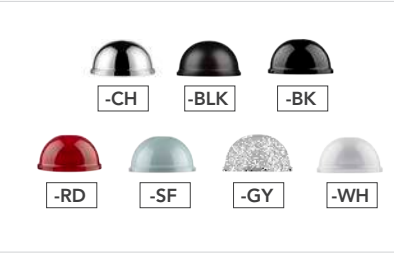

Available Shade Colors