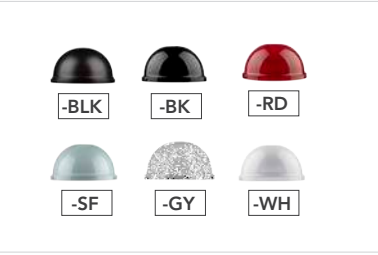

Available Shade Colors