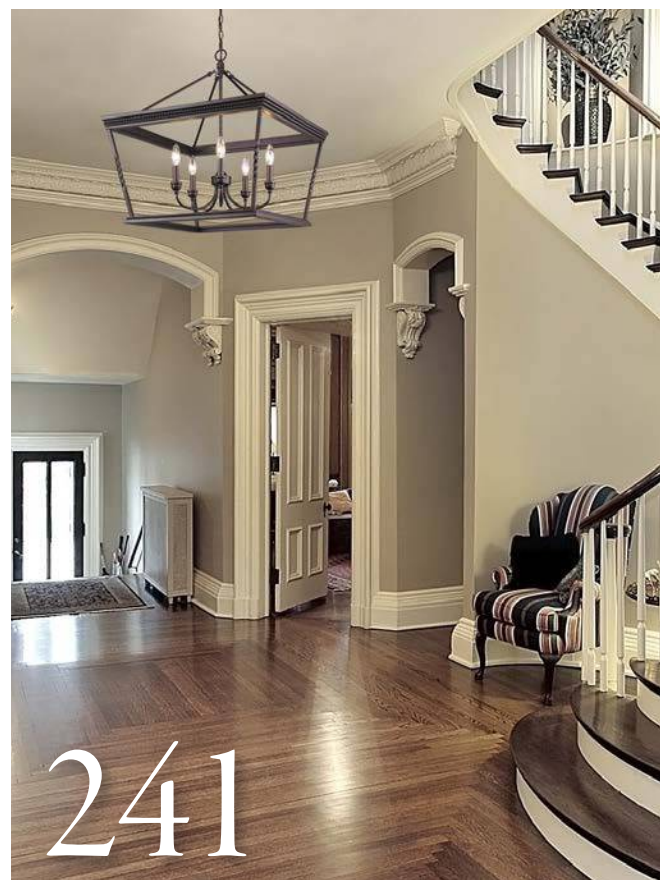

CLASSIC

Paying homage to the past, these traditional styles feature detailed craftsmanship, quality materials, and ornate features.

4214-5 EB