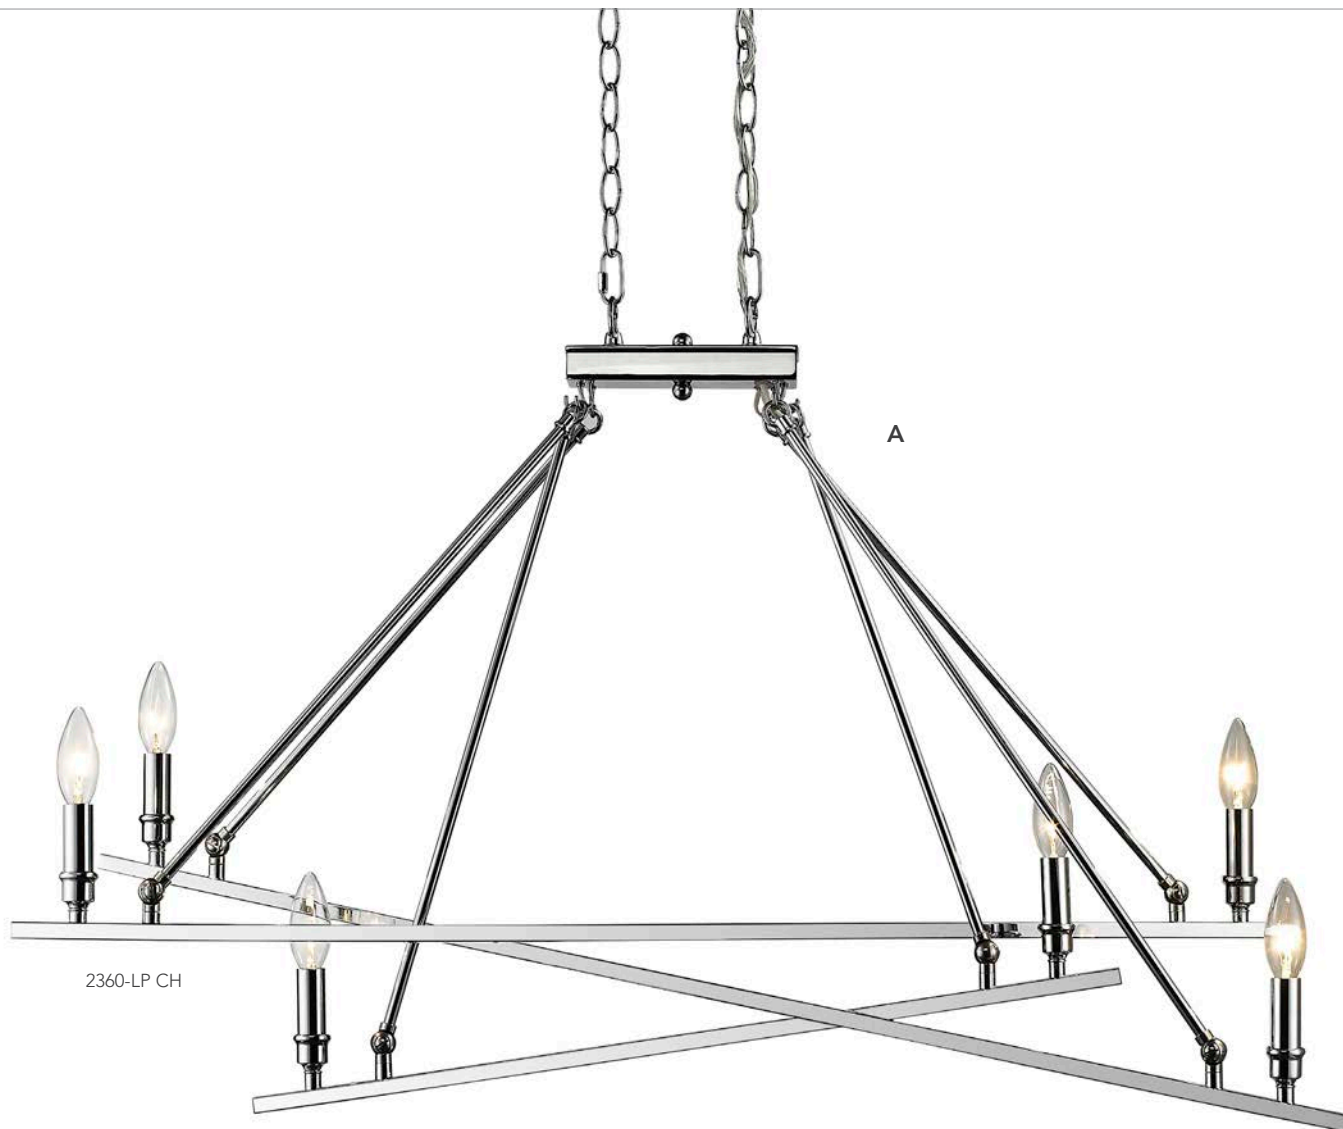

2360-LP CH

A