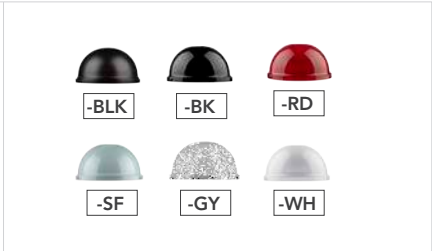

Available Shade Colors