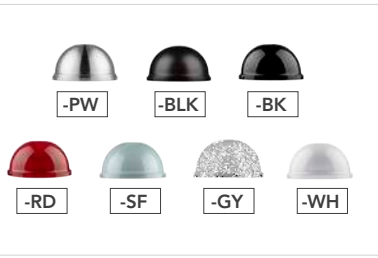

Available Shade Colors