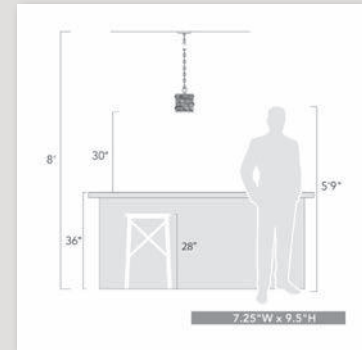

JOB NAME: _____

JOB TYPE: _____

COMMENTS: _____

Bijoux

1998-M1L EBB
UPC: 844375043298

Mini Pendant

Bijoux is a jewelry-inspired collection of industrial-chic fixtures. Partially exposed bulbs shine coily through hand-wrapped wire shades, lighting the lustrous faceted crystals. A dark Transitions in style, the fixtures are ideal for eclectic and contemporary room decor. This mini pendant is an eye-catching accent that can be used alone or arrayed in a group. Ideal for the kitchen, the mini pendant provides soft ambient downlight, illuminating a kitchen bar or countertop without interfering with activity on the surface.

Fixture Finish:	Brushed Etruscan Bronze
Glass/Shaft Finish:	
Material:	Steel, Crystal
Fixture Width:	7.25" 18.42cm
Fixture Height:	9.5" 24.13cm
Fixture Depth:	
Glass Diameter:	
Canopy Backplate Dimensions:	5.875" Dia x 1.5" H 14.92cm Dia x 3.81cm H
Chain:	6" 1.52m
Roof:	NA NA
Wire:	1g 3.05m
Ball Type:	Acorn/Flared, Type A No
Voltage:	1 x 60W/100
Voltage:	110
Initial Position:	
Approved Location:	Dry Location
Safety Rating:	UL, cUL

Also Available

GoldenLighting.com | TOLL FREE: 800.277.0979 | FAX: 850.877.1346 | EMAIL: cs@goldenlighting.com

Dimensions and specifications are approximate and based on the most common dimensions. Golden Lighting assumes the right to make design changes and modifications without prior notice. Golden Lighting products are UL/ULC approved. Please refer to the product specifications, technical data sheets and product literature for full details. Golden Lighting products are not intended for use in wet or damp locations. Golden Lighting products are not intended for use in areas where they may be exposed to excessive heat or vibration. Golden Lighting products are not intended for use in areas where they may be exposed to excessive moisture or excessive heat. Golden Lighting products are not intended for use in areas where they may be exposed to excessive moisture or excessive heat. Golden Lighting products are not intended for use in areas where they may be exposed to excessive moisture or excessive heat.