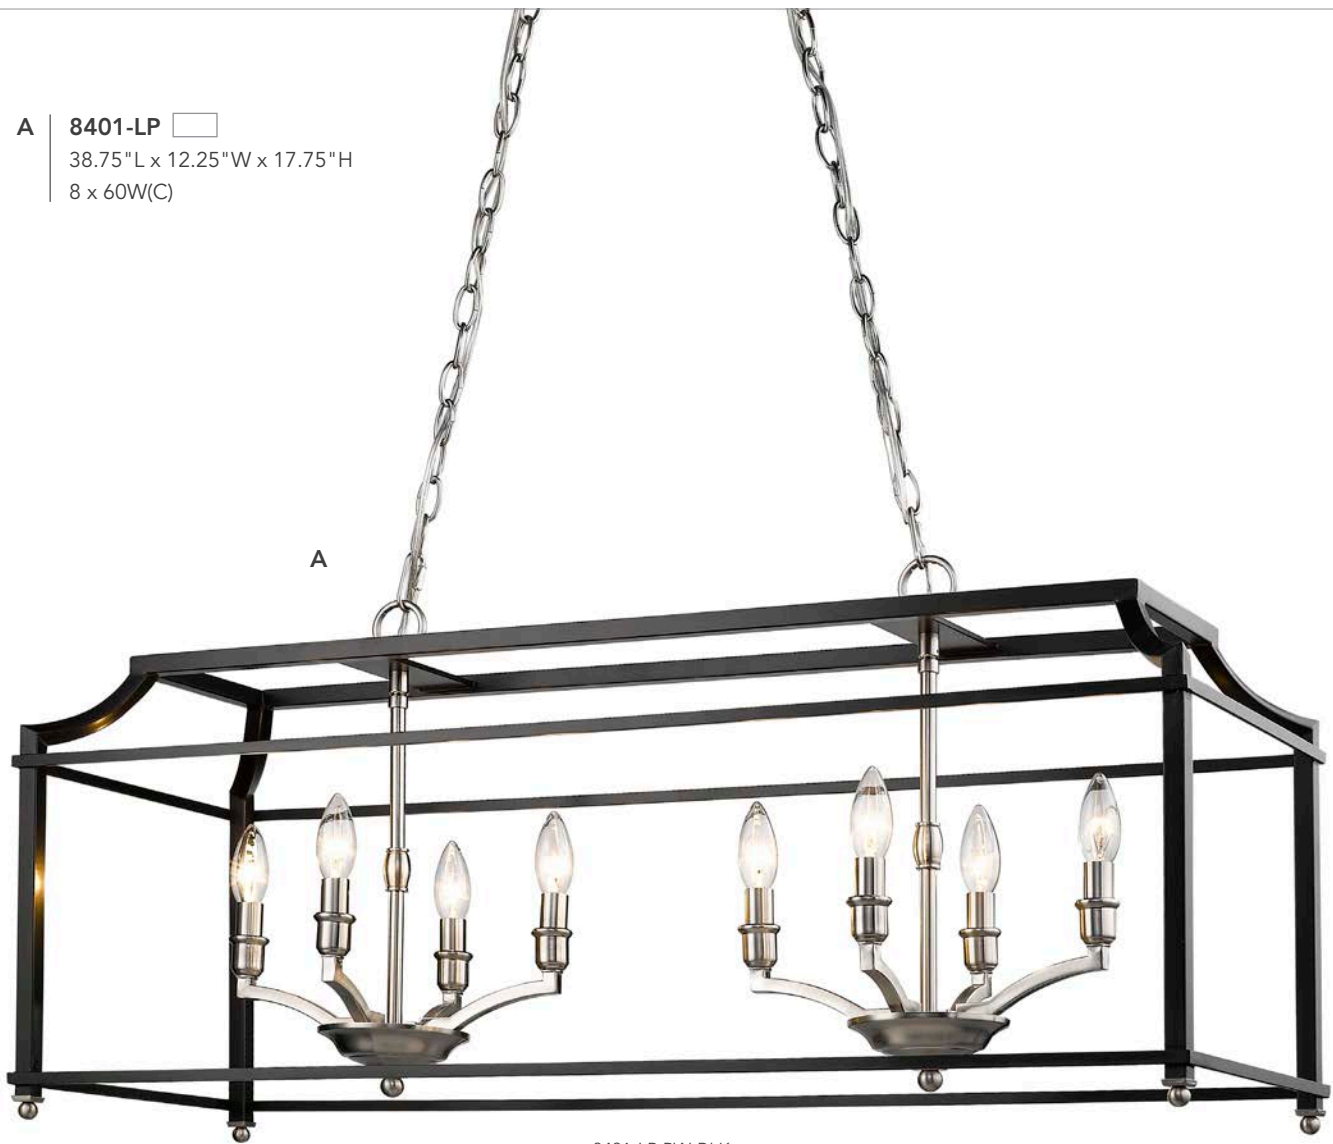

A | **8401-LP** ☐
38.75"L x 12.25"W x 17.75"H
8 x 60W(C)

8401-LP PW-BLK

AVAILABLE COMBINATIONS

Pewter &
Matte Black

Pewter &
Gloss White

Pewter &
Gloss Navy

Satin Brass &
Matte Black

Satin Brass &
Gloss White

Satin Brass &
Gloss Navy