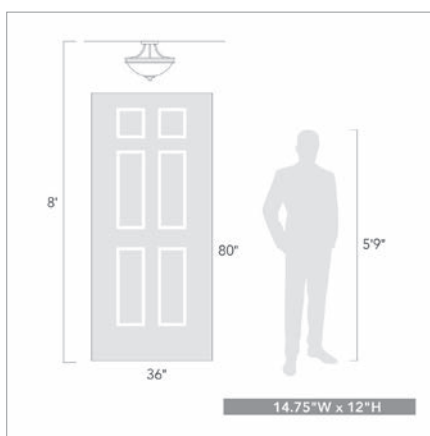

Need additional chain or rods? Our chandeliers and pendants include 6 feet of chain or 3.5 feet of rod [(1) 6" rod + (3) 12" rods]. Contact our customer service team for more.