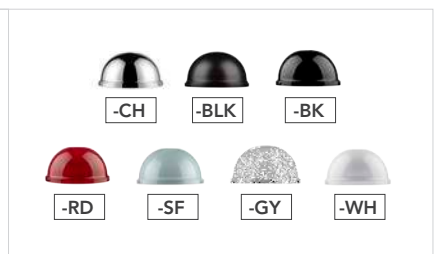

Available Shade Colors