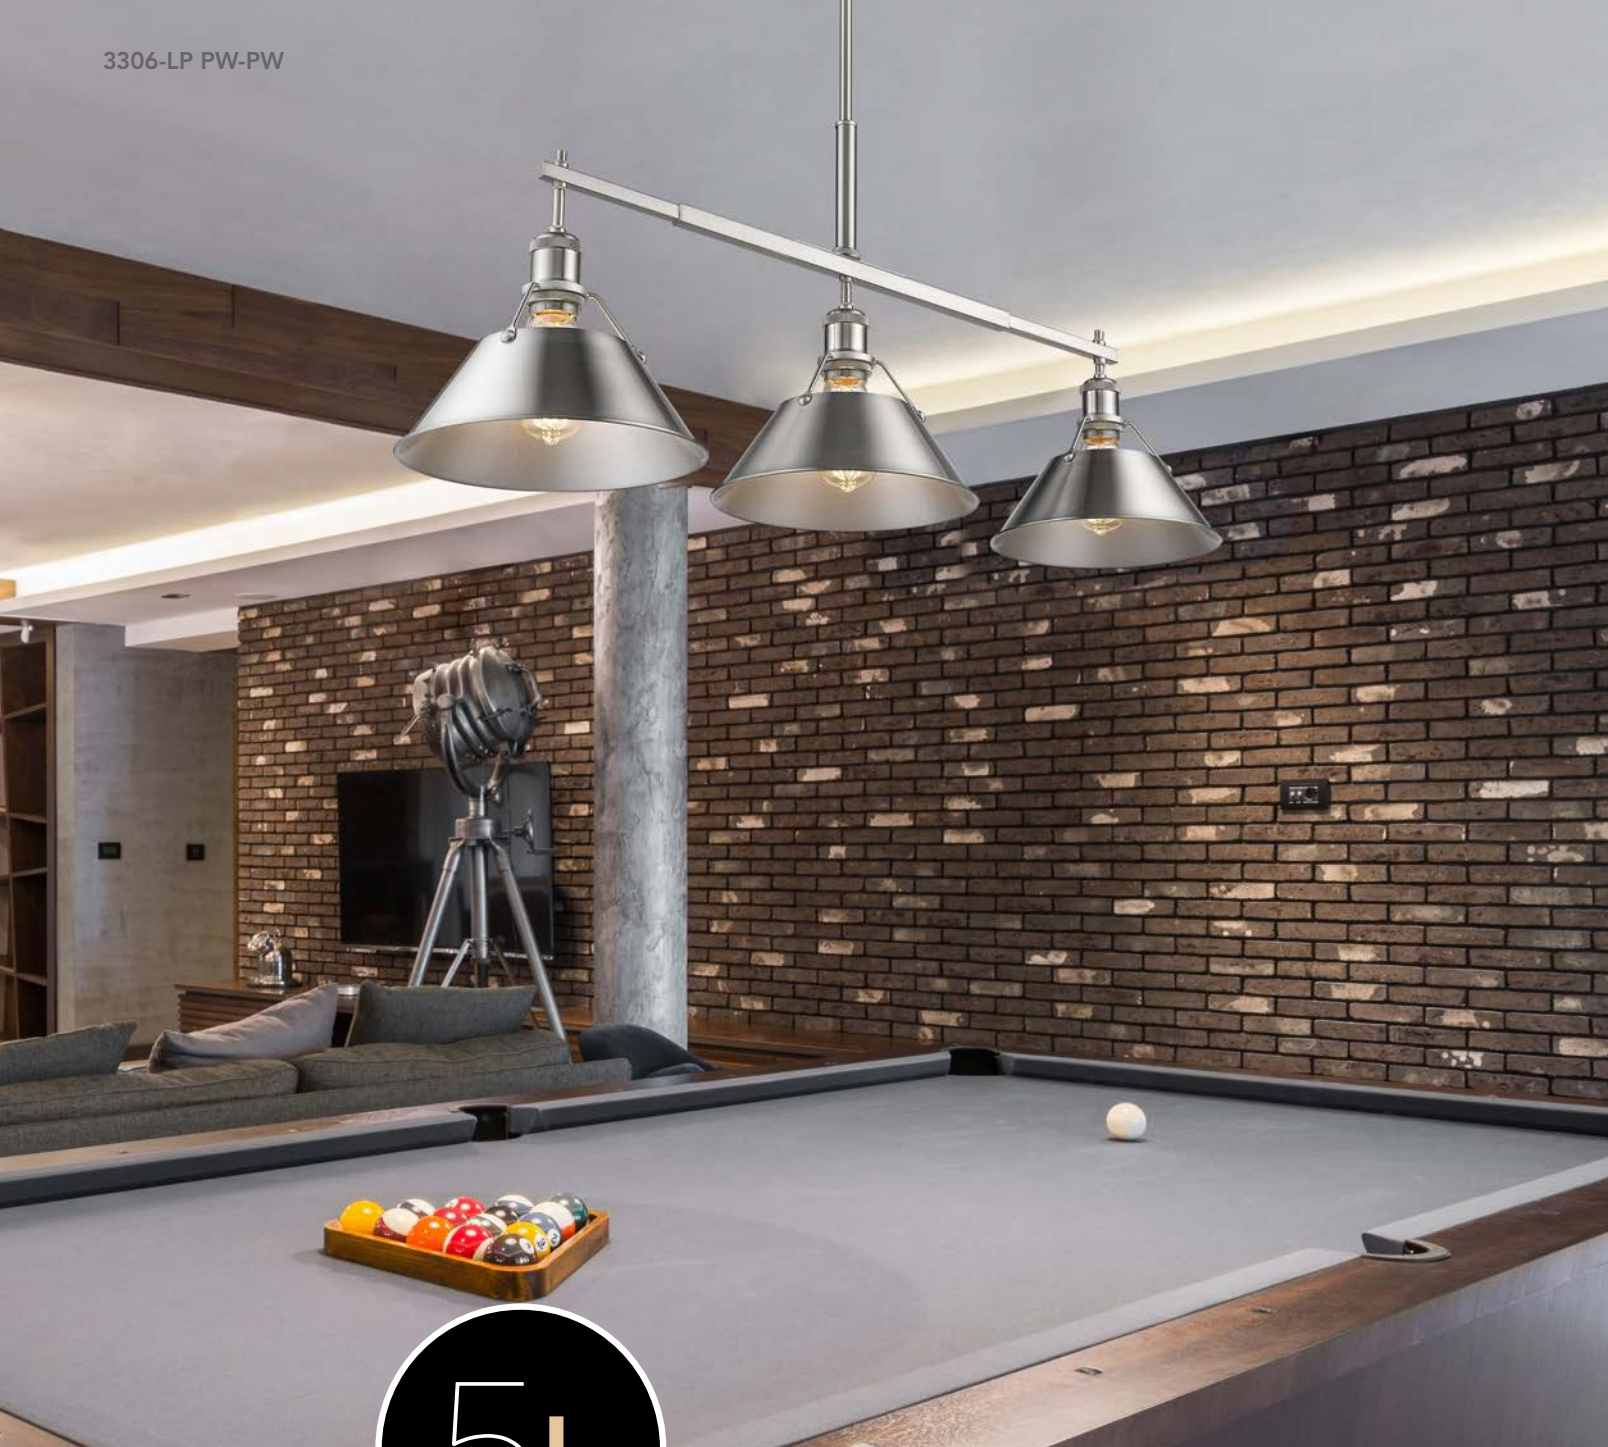

3167-4P EB

Available with or without shade accent

Items have five or more options

3306-L CH-CH

Orwell

Finishes: Pewter, Aged Brass & Chrome

These vintage-industrial fixtures tease onlookers with a partial view of the sockets and bulbs. The open-topped shades are offered in variety of colors.